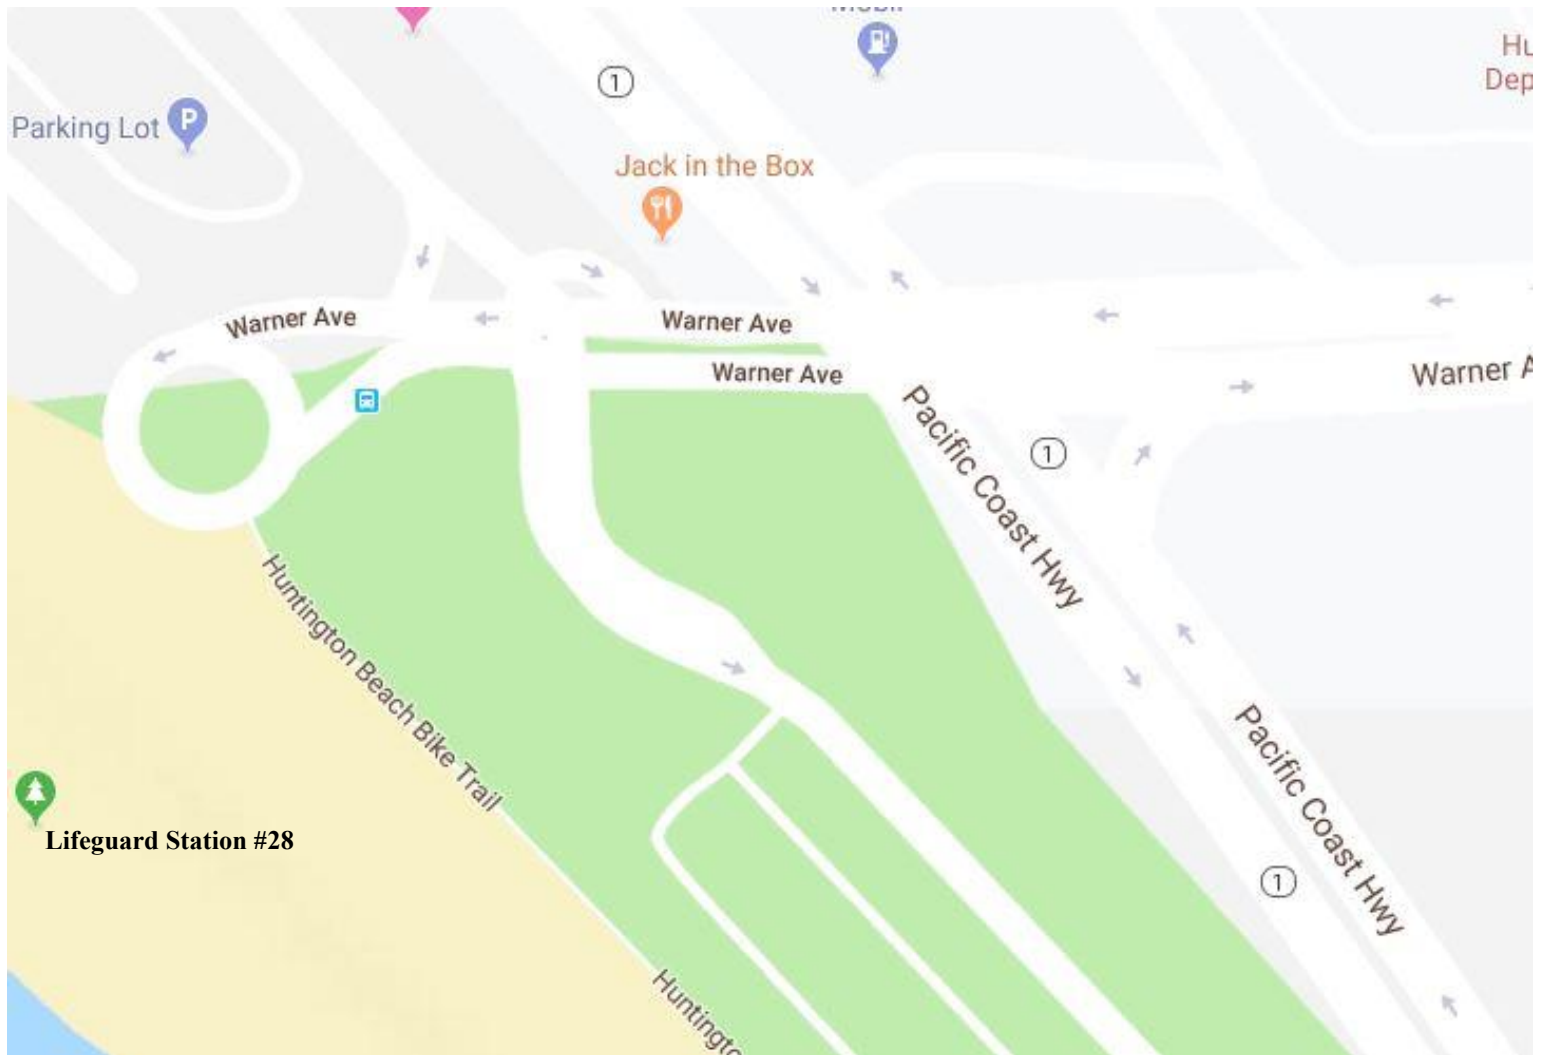

Directions to Beth David Tashlich

Free parking is available, but limited, along the meidan strip behind Jack-in-the-Box. The parking fee at Bolsa Chica is \$6; enter the parking lot and drive as far north as possible. We will be near the water in front the Lifegaurd Station #28